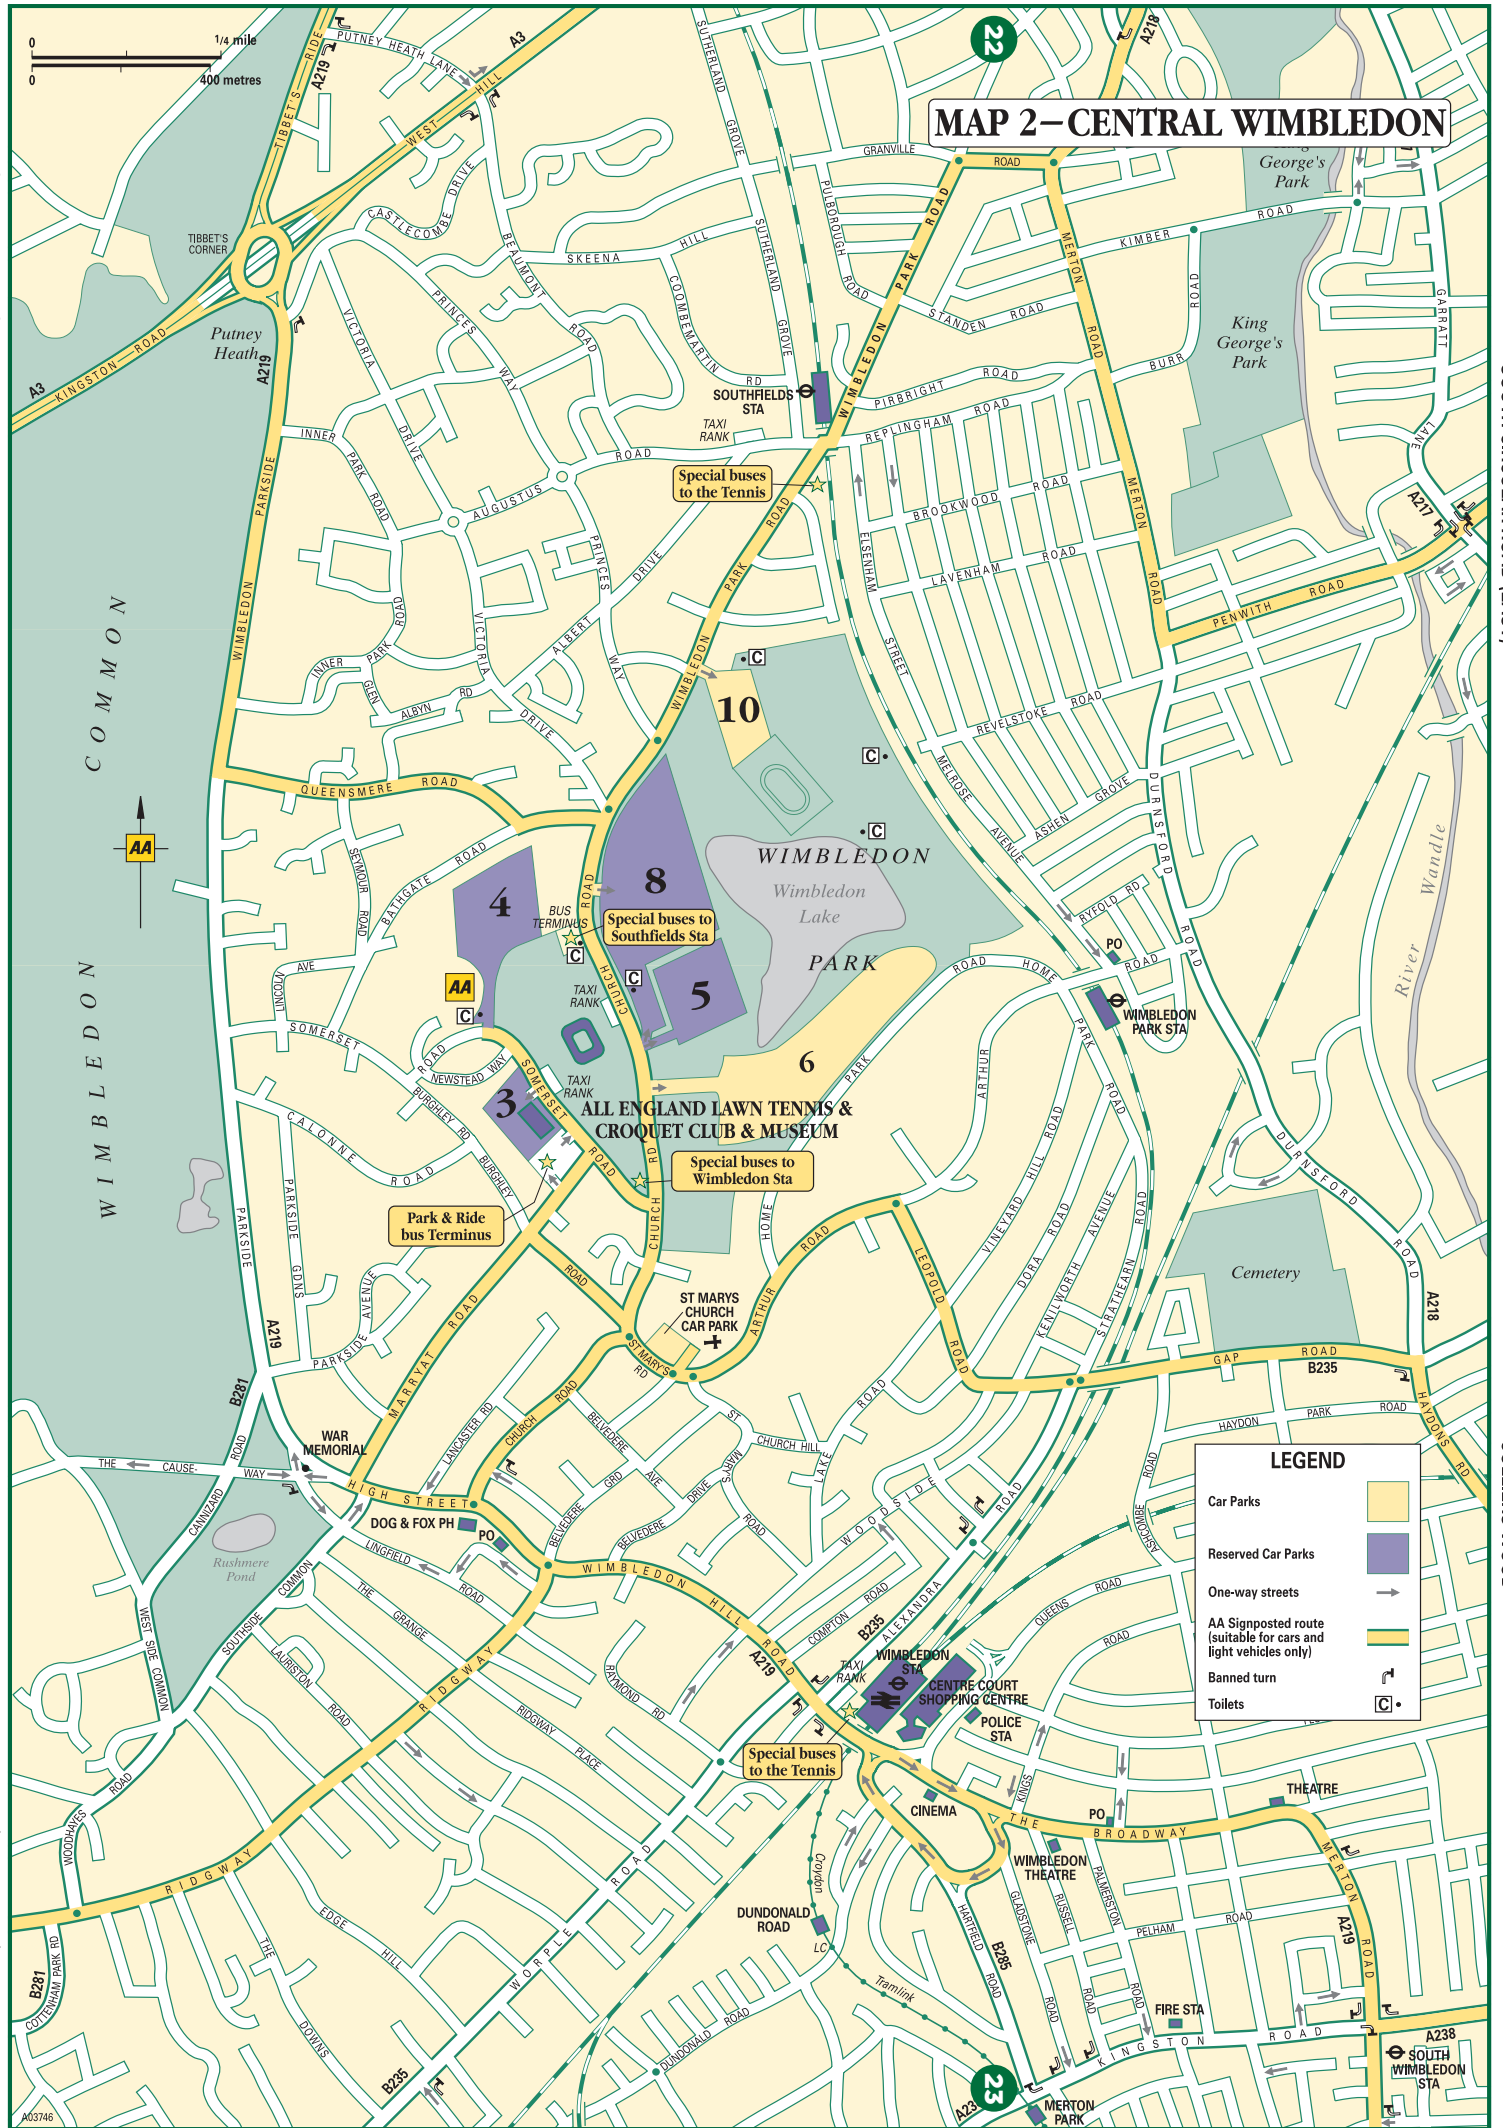

MAP 2-CENTRAL WIMBLEDON

ROEHAMPTON & SOUTH CIRCULAR ROAD (WEST & NORTH)

SOUTH CIRCULAR ROAD (EAST)

COLLIERS WOOD

KINGSTON, GUILDFORD, A3

LEGEND

- Car Parks
- Reserved Car Parks
- One-way streets
- AA Signposted route (suitable for cars and light vehicles only)
- Banned turn
- Toilets